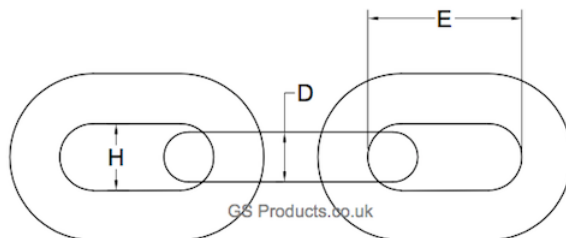

Hot Dipped Galvanised Chain on Reel

Product Name	H (mm)	D (mm)	E (mm)
3mm x 21mm Chain x 60 Meter Reel	8	3	21
4mm x 19mm Chain x 50 Meter Reel	7	4	19
5mm x 28mm Chain x 40 Meter Reel	10	5	28
6mm x 24mm Chain x 20 Meter Reel	14	6	24
6mm x 42mm Chain x 20 Meter Reel	14	6	42

Note - Product sizes are liable to change from time to time, if your dimension requirements are critical, please contact us.