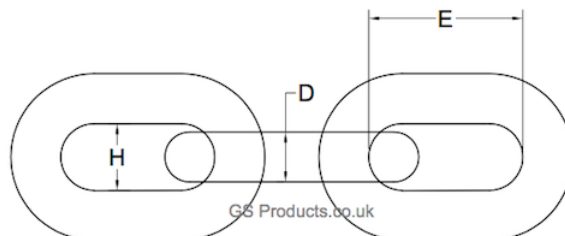

Bright Zinc Plated Chain on Reel

Product Name	H (mm)	D (mm)	E (mm)
3mm x 21mm Chain x 60 Meter Reel	8	3	21
4mm x 19mm Chain x 50 Meter Reel	6	4	19
5mm x 28mm Chain x 40 Meter Reel	10	5	28
6mm x 24mm Chain x 20 Meter Reel	12	6	24
6mm x 42mm Chain x 20 Meter Reel	12	6	42

Note - Product sizes are liable to change from time to time, if your dimension requirements are critical, please contact us.