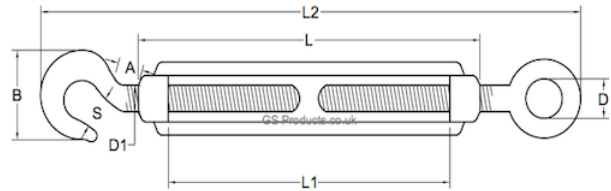

## BZP Steel Hook/Eye Turnbuckles DIN 1480

Product Name	L (mm)	D (mm)	D1 (mm)	S (mm)	L2 (mm)	L1 (mm)
5mm BZP Hook/Eye Turnbuckle	70	9	5	6	113	50
6mm BZP Hook/Eye Turnbuckle	110	9.5	6	8	165	80
8mm Hook/Eye Turnbuckle	110	11	8	9	180	75
10mm BZP Hook/Eye Turnbuckle	125	13	10	12	220	80
12mm BZP Hook/Eye Turnbuckle	125	17	12	15	240	80
16mm BZP Hook/Eye Turnbuckle	170	22	16	23	320	110
20mm BZP Hook/Eye Turnbuckle	180	23.5	20	27	350	130
24mm BZP Hook/Eye Turnbuckle	260	28	24	32	370	200

Note - Product sizes are liable to change from time to time, if your dimension requirements are critical, please contact us.