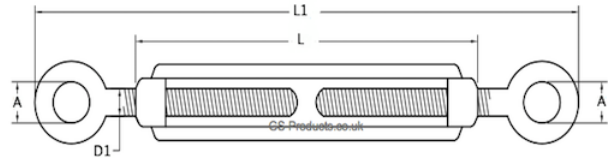

BZP Steel Eye/Eye Turnbuckles DIN 1480

Product Name	A (mm)	L (mm)	D1 (mm)	L1 (mm)
5mm Eye/Eye Turnbuckle	8	70	5	110
6mm BZP Eye/Eye Turnbuckle	9.7	110	6	165
8mm Eye/Eye Turnbuckle	10.8	110	8	175
10mm Eye/Eye Turnbuckle	13.7	125	10	197
12mm Eye/Eye Turnbuckle	17.7	125	12	236
16mm Eye/Eye Turnbuckle	21.8	170	16	300
20mm Eye/Eye Turnbuckle	24	197	20	350
24mm Eye/Eye Turnbuckle	29.4	256	24	460

Note - Product sizes are liable to change from time to time, if your dimension requirements are critical, please contact us.