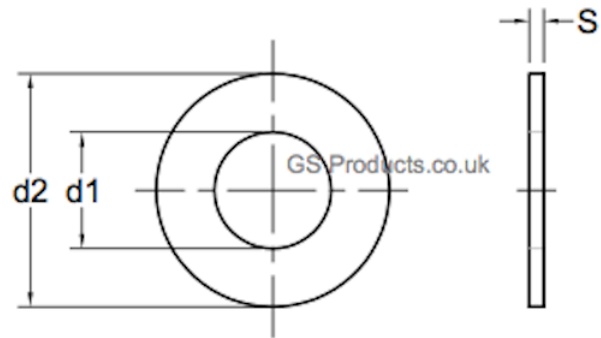

A4 Stainless Steel Washers BS 4230

Product Name	D1 (mm)	D2 (mm)	S (mm)
4mm Stainless Steel Washer	4.2	10	0.8
5mm Stainless Steel Washer	5.2	12	1
6mm Stainless Steel Washer	6.5	14	1.6
8mm Stainless Steel Washer	8.5	21	1.6
10mm Stainless Steel Washer	10.7	24	2
12mm Stainless Steel Washer	13	28	2.5
16mm Stainless Steel Washer	17	34	3
20mm Stainless Steel Washer	21	39	3
24mm Stainless Steel Washer	25.5	49	3.6