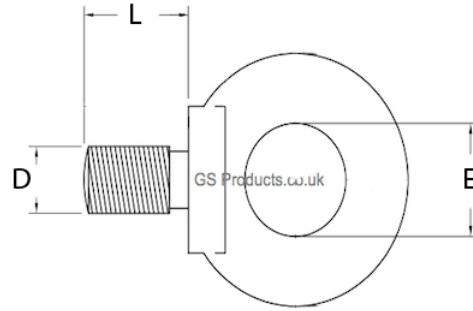

Grade 80 Lifting Eye Bolts DIN 580

Product Name	L (mm)	D (mm)	E (mm)	W.L.L
M6 Grade 80 Eye Bolt	13	6	16	0.40t
M8 Grade 80 Eye Bolt	15	8	20	0.8t
M10 Grade 80 Eye Bolt	18	10	25	1.00t
M12 Grade 80 Eye Bolt	22	12	30	2.00t
M16 Grade 80 Eye Bolt	28	16	35	4.00t
M20 Grade 80 Eye Bolt	30	20	40	6.00t
M24 Grade 80 Eye Bolt	38	24	50	8.00t

Note - Product sizes are liable to change from time to time, if your dimension requirements are critical, please contact us.