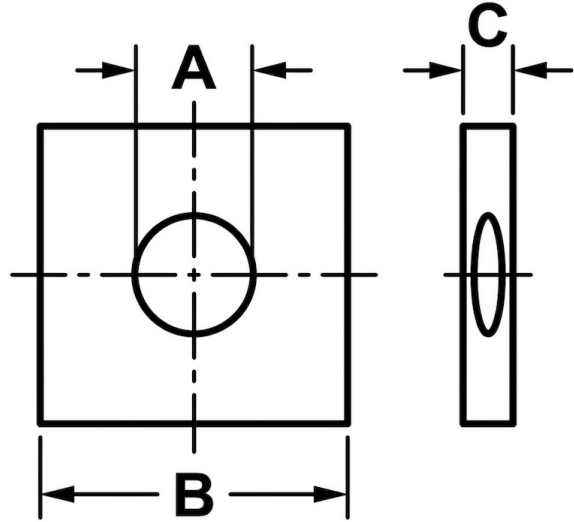

## A4 Stainless Steel Square Plate Washer

Product Name	A (mm)	B (mm)	C (mm)
10mm Square Washer	11	50	3
12mm Square Washer	13	50	3

Note - Product sizes are liable to change from time to time, if your dimension requirements are critical, please contact us.