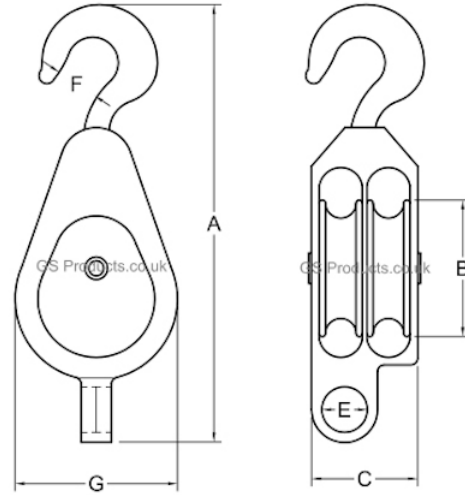

GMI Iron Steel Malleable Pulley Blocks Double Wheel - Swivel Hook

Product Name	A (mm)	B (mm)	E (mm)	C (mm)	F (mm)	G (mm)	To Suit Rope	SWL Tonnes
3"	220	45	16	51	18	55	12mm	0.4
4"	280	59	19	59	21	71	16mm	0.9
5"	320	81	23	71	21	94	18mm	1.1
6"	395	90	30	85	29	105	24mm	2

Note - Product sizes are liable to change from time to time, if your dimension requirements are critical, please contact us.