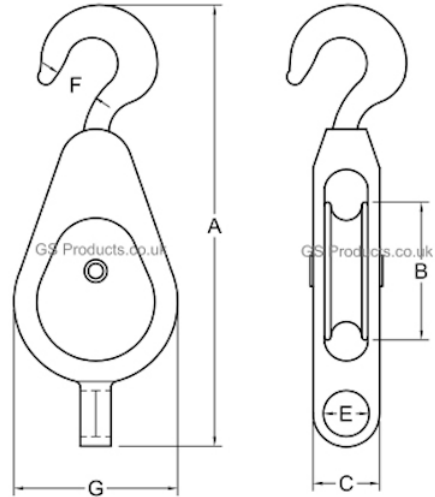

GMI Iron Steel Malleable Pulley Blocks Single Wheel - Swivel Hook

Product Name	A (mm)	B (mm)	E (mm)	C (mm)	F (mm)	G (mm)	To Suit Rope	SWL Tonnes
3"	220	45	16	29	18	55	12mm	0.2
4"	280	59	19	34	21	71	16mm	0.4
5"	320	81	23	41	21	94	18mm	0.5
6"	395	90	30	51	29	105	24mm	1

Note - Product sizes are liable to change from time to time, if your dimension requirements are critical, please contact us.