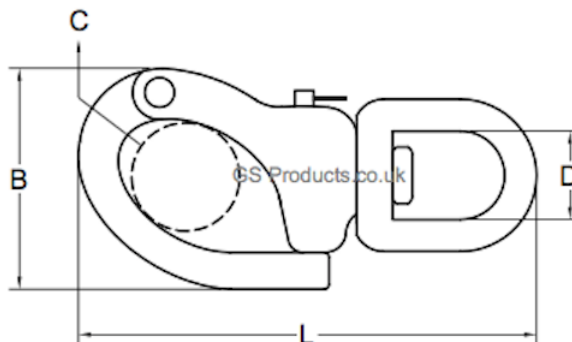

Stainless Steel Swivel Eye Snap Shackles

Product Name	B (mm)	L (mm)	D (mm)	C (mm)	Break Load (Kgs)
70mm Swivel Eye Snap Shackle	33	70	12	12	1400
87mm Swivel Eye Snap Shackle	42	87	16	16	2400
128mm Swivel Eye Snap Shackle	58	128	22	22	3500

Note - Product sizes are liable to change from time to time, if your dimension requirements are critical, please contact us.